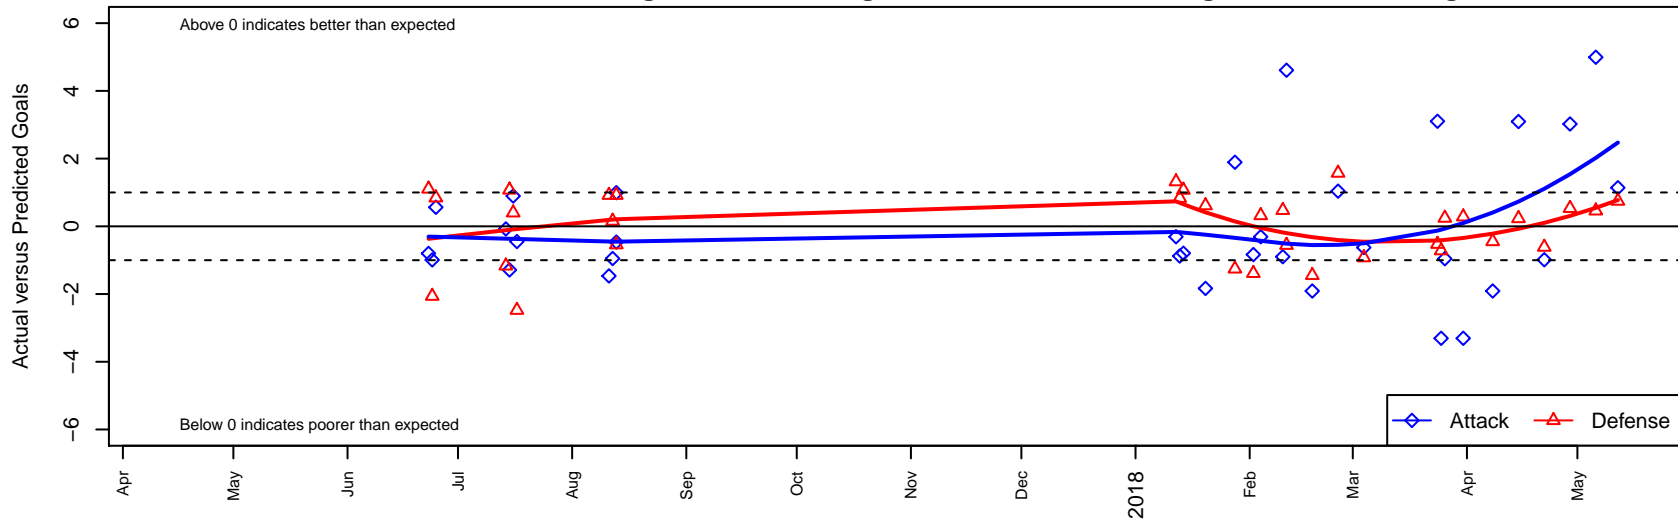

# WPFC White G01

Washington Premier FC  
 Tacoma, WA  
 G01 total strength=1564  
 attack=14.69 defense=13.53  
 fall league = RCL G01 Div 3

alt names used:  
 WPFC Navy G01  
 WPFC G01 Navy  
 WPFC G01 White 2014

**WPFC White G01**  
 Dots are actual minus expected GF (blue circles) and GA (red triangles).  
 Blue line is smoothed change in attack strength. Red is smoothed change in defense strength.

**attack and defense variance (black dot)  
relative to other teams  
and top 10 in region**