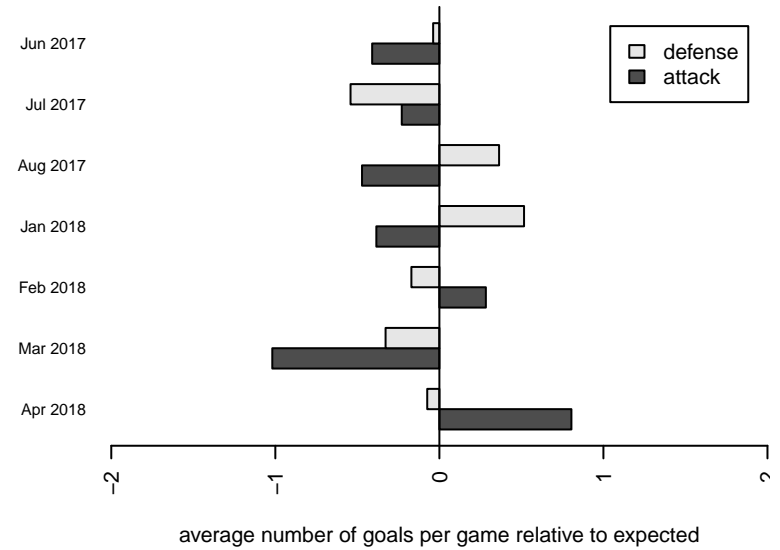

Performance relative to 13 month average