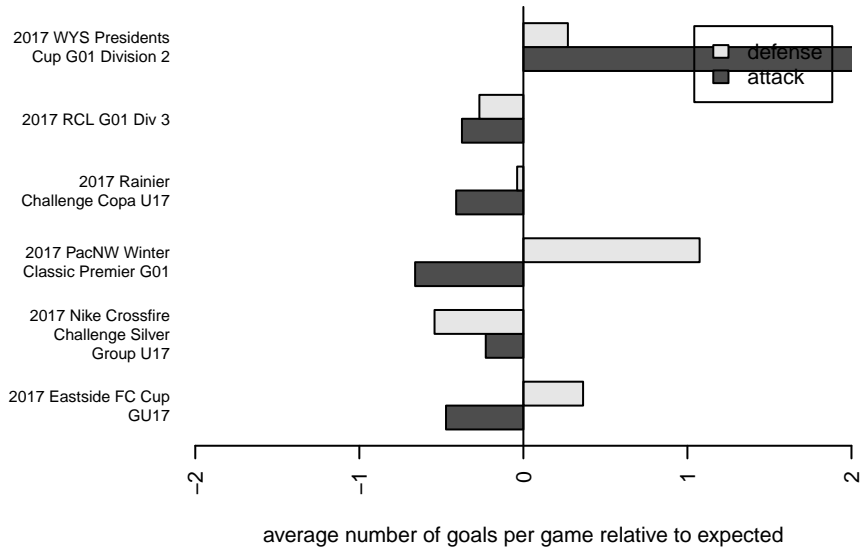

Performance relative to 13 month average