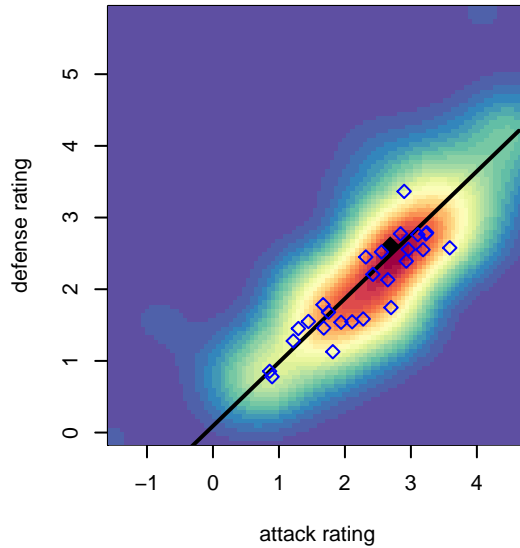

**attack and defense rating
relative to others at age
and all opponents in last 13 months**