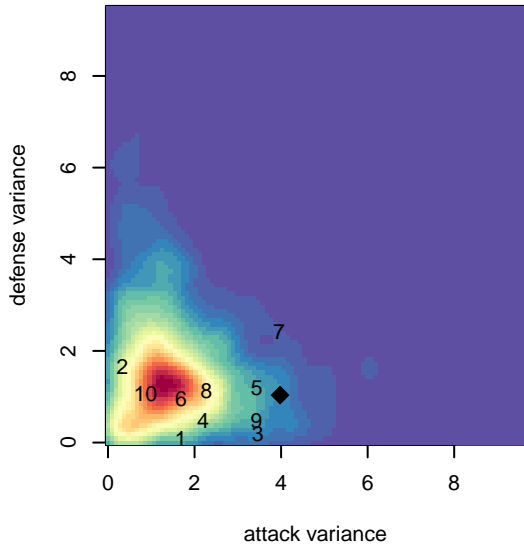

# WPFC White G01

Washington Premier FC  
 Tacoma, WA  
 G01 total strength=1564  
 attack=14.69 defense=13.53  
 fall league = RCL G01 Div 3

alt names used:  
 WPFC Navy G01  
 WPFC G01 Navy  
 WPFC G01 White 2014

**WPFC White G01**  
 Dots are actual minus expected GF (blue circles) and GA (red triangles).  
 Blue line is smoothed change in attack strength. Red is smoothed change in defense strength.

**attack and defense variance (black dot)  
relative to other teams  
and top 10 in region**