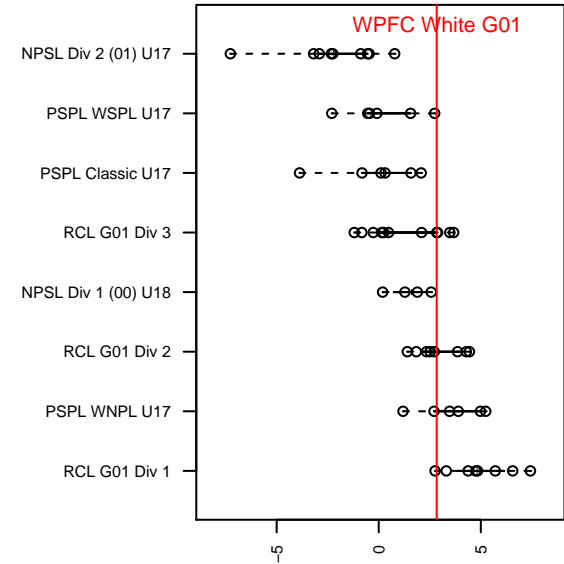

**attack and defense rating
relative to others at age
and all opponents in last 13 months**